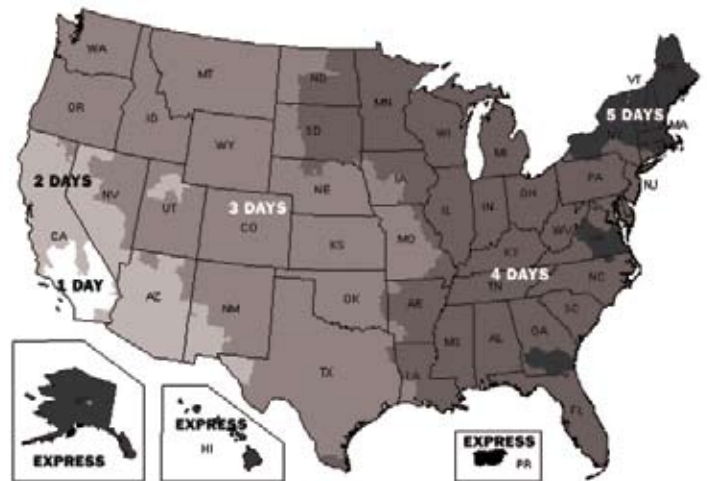

Taxes The prices set forth in the invoices are subject to the addition thereto and payment by the Buyer of any taxes or additional costs due to Federal, State, or Municipal legislation.

Collection Buyer shall pay Seller reasonable attorney's fees and any and all expenses and costs incurred in the collection of any amounts owed to Seller, should it become necessary for Seller to take action to collect any sums due hereunder from Buyer.

The validity, interpretation and performance of this agreement between Seller and Buyer shall be governed by the laws of the State of California.

Shipping Information

All Hireko ground orders are shipped via FedEx unless otherwise specified. Shipping charges are calculated at the time of ordering. Please call for FedEx delivery charges. Standard Ground FedEx charges are based on the following rate chart:

Flat Rate Continental U.S. for shipping and insured delivery

Ground	freight $7.95
3rd Day Express	freight $14.95
2nd Day Express	freight $18.95
Next Day Express	price determined by weight and destination

Rate applies to all contiguous U.S. destinations. Hawaii & Alaska and all international shipments priced based on weight and destination.

Express orders must be placed before 2 p.m. PST to ship the same day.

C.O.D. add $8.50 per box.

Sales Tax California residents without resale number add 8.25% sales tax.

All shipping charges are subject to change without notice.

Standard ground delivery days from City of Industry, CA
(does not include weekends or holidays)