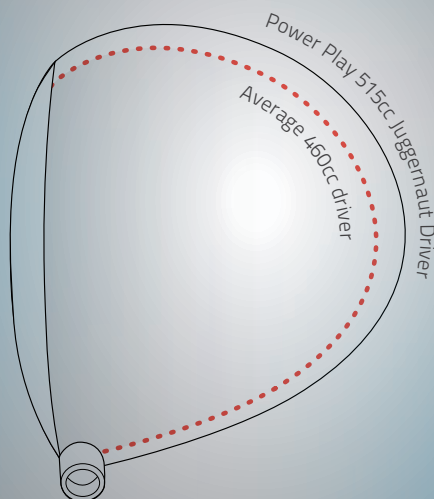

ILLEGALLY LONG & STRAIGHT

INTRODUCING THE
POWER PLAY JUGGERNAUT
TITANIUM DRIVER

515CC'S OF PURE PLEASURE

The Power Play Juggernaut was designed for the 4 out of 5 golfers that want to play better by driving the ball straighter and further. First, the Juggernaut has 515 cc volume, thus allowing it to be a more forgiving head on off-center shots. Secondly, you'll be able to generate more distance from the tee as the COR effect of the ball coming off of the explosive beta titanium face exceeds the USGA maximum limits too. Does not conform to the Rules of Golf

Bigger is Indeed Better

A 20% larger volume produces more accurate results!

The Power Play Juggernaut 515cc Driver has 20% larger volume than the average driver.

Matching Juggernaut Driver Headcover

Power Play Juggernaut Titanium Driver